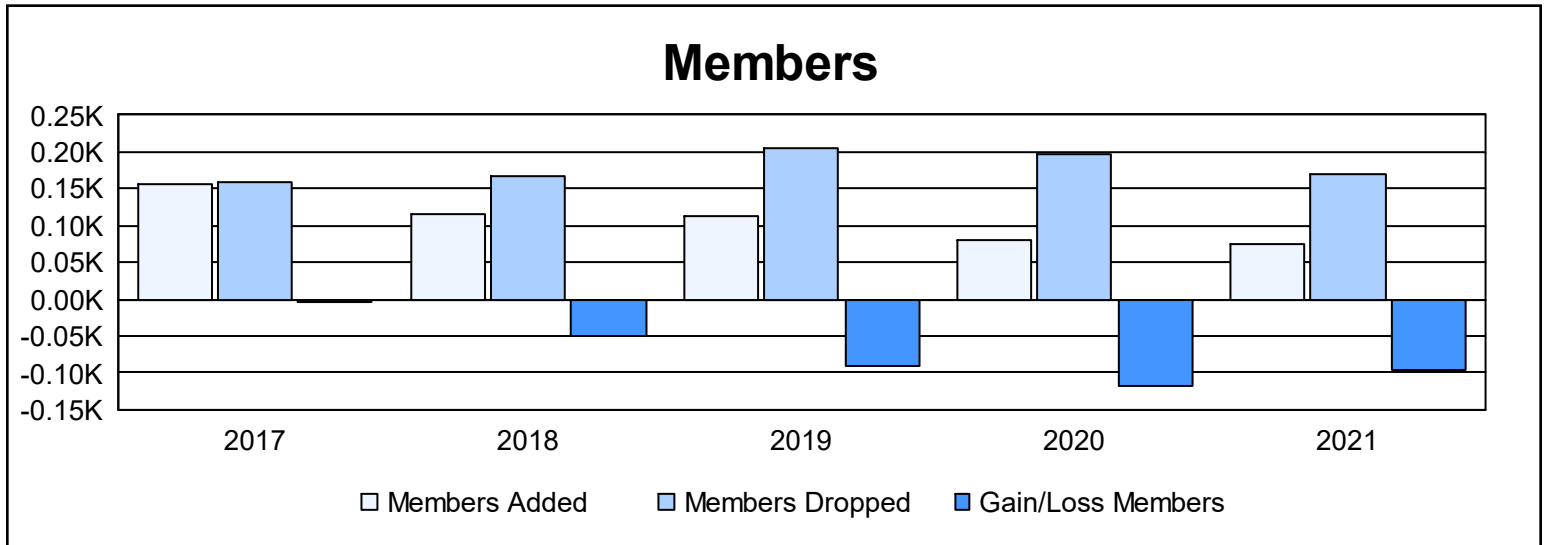

Year	New Clubs	Dropped Clubs	Gain/ Loss Clubs	New Members	Charter Members	Reinstate Members	Transfer Members	Total Member Added	Total Members Dropped	Gain/ Loss Members
2016-2017	0	0	0	151	0	3	1	155	160	-5
2017-2018	0	0	0	114	0	1	1	116	166	-50
2018-2019	0	1	-1	107	0	2	5	114	205	-91
2019-2020	0	0	0	75	0	4	2	81	198	-117
2020-2021	0	3	-3	73	0	2	1	76	171	-95
<b>Average</b>	<b>0</b>	<b>1</b>	<b>-1</b>	<b>104</b>	<b>0</b>	<b>2</b>	<b>2</b>	<b>108</b>	<b>180</b>	<b>-72</b>

### Membership Composition June 2021 Cumulative