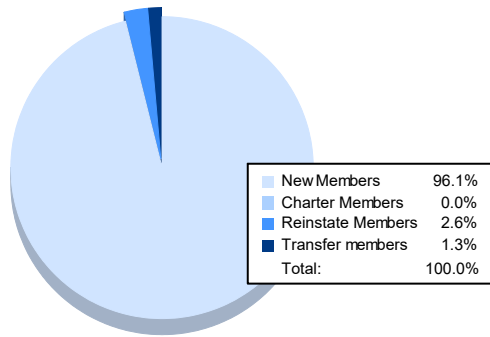

Year	New Clubs	Dropped Clubs	Gain/ Loss Clubs	New Members	Charter Members	Reinstate Members	Transfer Members	Total Member Added	Total Members Dropped	Gain/ Loss Members
2016-2017	0	0	0	151	0	3	1	155	160	-5
2017-2018	0	0	0	114	0	1	1	116	166	-50
2018-2019	0	1	-1	107	0	2	5	114	205	-91
2019-2020	0	0	0	75	0	4	2	81	198	-117
2020-2021	0	3	-3	73	0	2	1	76	171	-95
<b>Average</b>	<b>0</b>	<b>1</b>	<b>-1</b>	<b>104</b>	<b>0</b>	<b>2</b>	<b>2</b>	<b>108</b>	<b>180</b>	<b>-72</b>

### Membership Composition June 2021 Cumulative